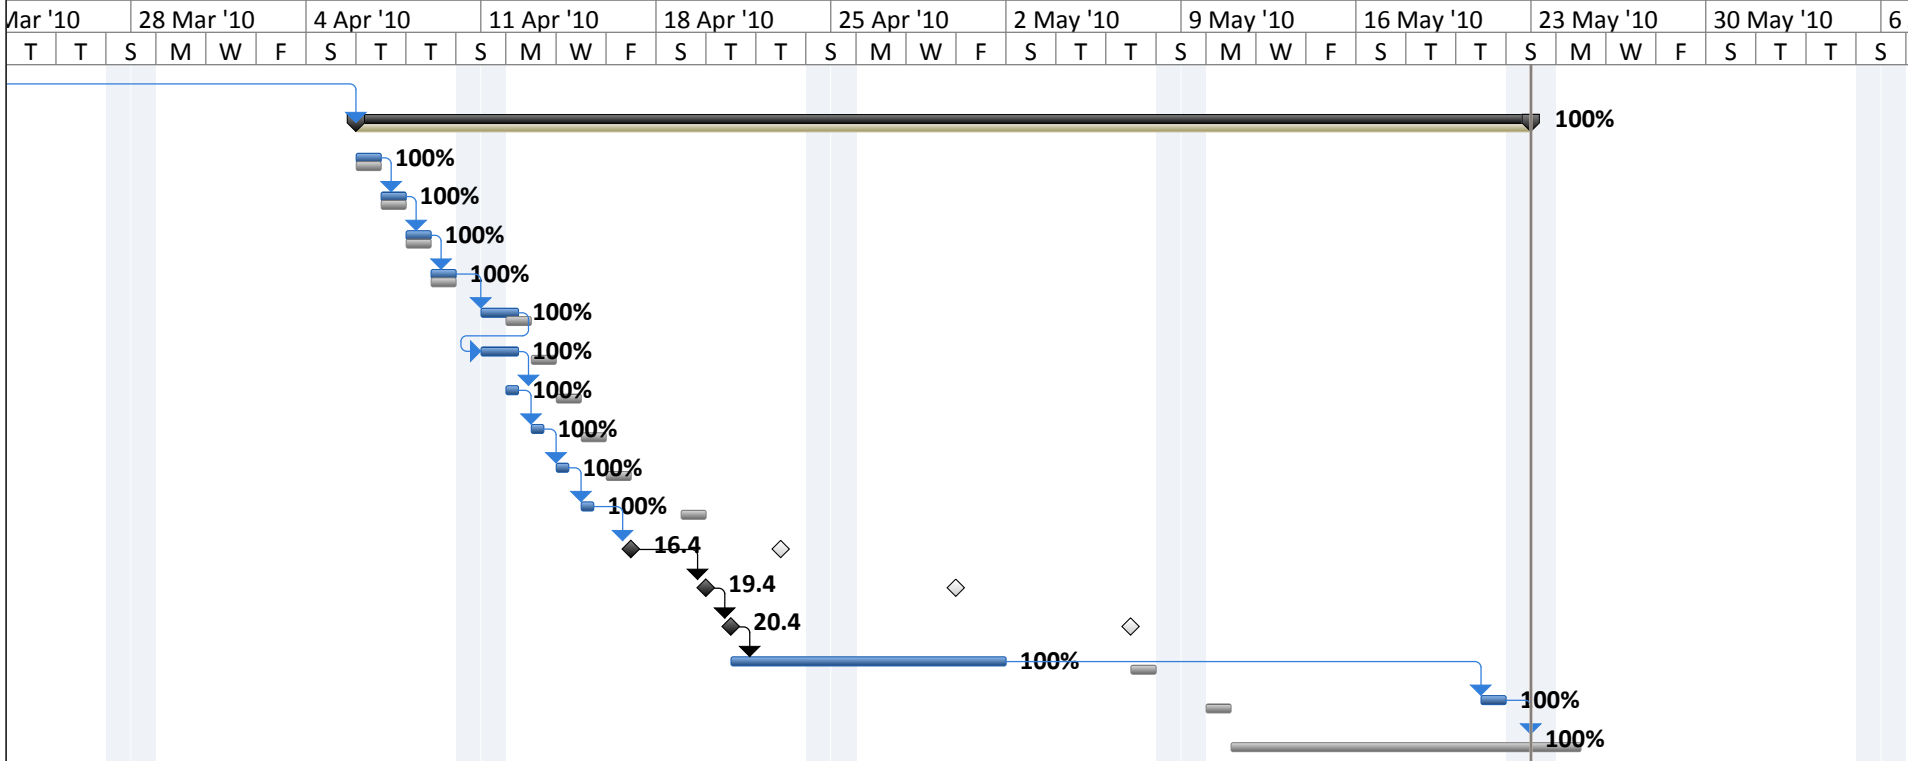

Mount Everest - Ascensio Project Plan_actuals.mpp

Critical		Finish-only		Manual Summary	
Critical Split		Duration-only		Project Summary	
Critical Progress		Baseline		External Tasks	
Task		Baseline Split		External Milestone	
Split		Baseline Milestone		Inactive Task	
Task Progress		Milestone		Inactive Milestone	
Manual Task		Summary Progress		Inactive Summary	
Start-only		Summary		Deadline