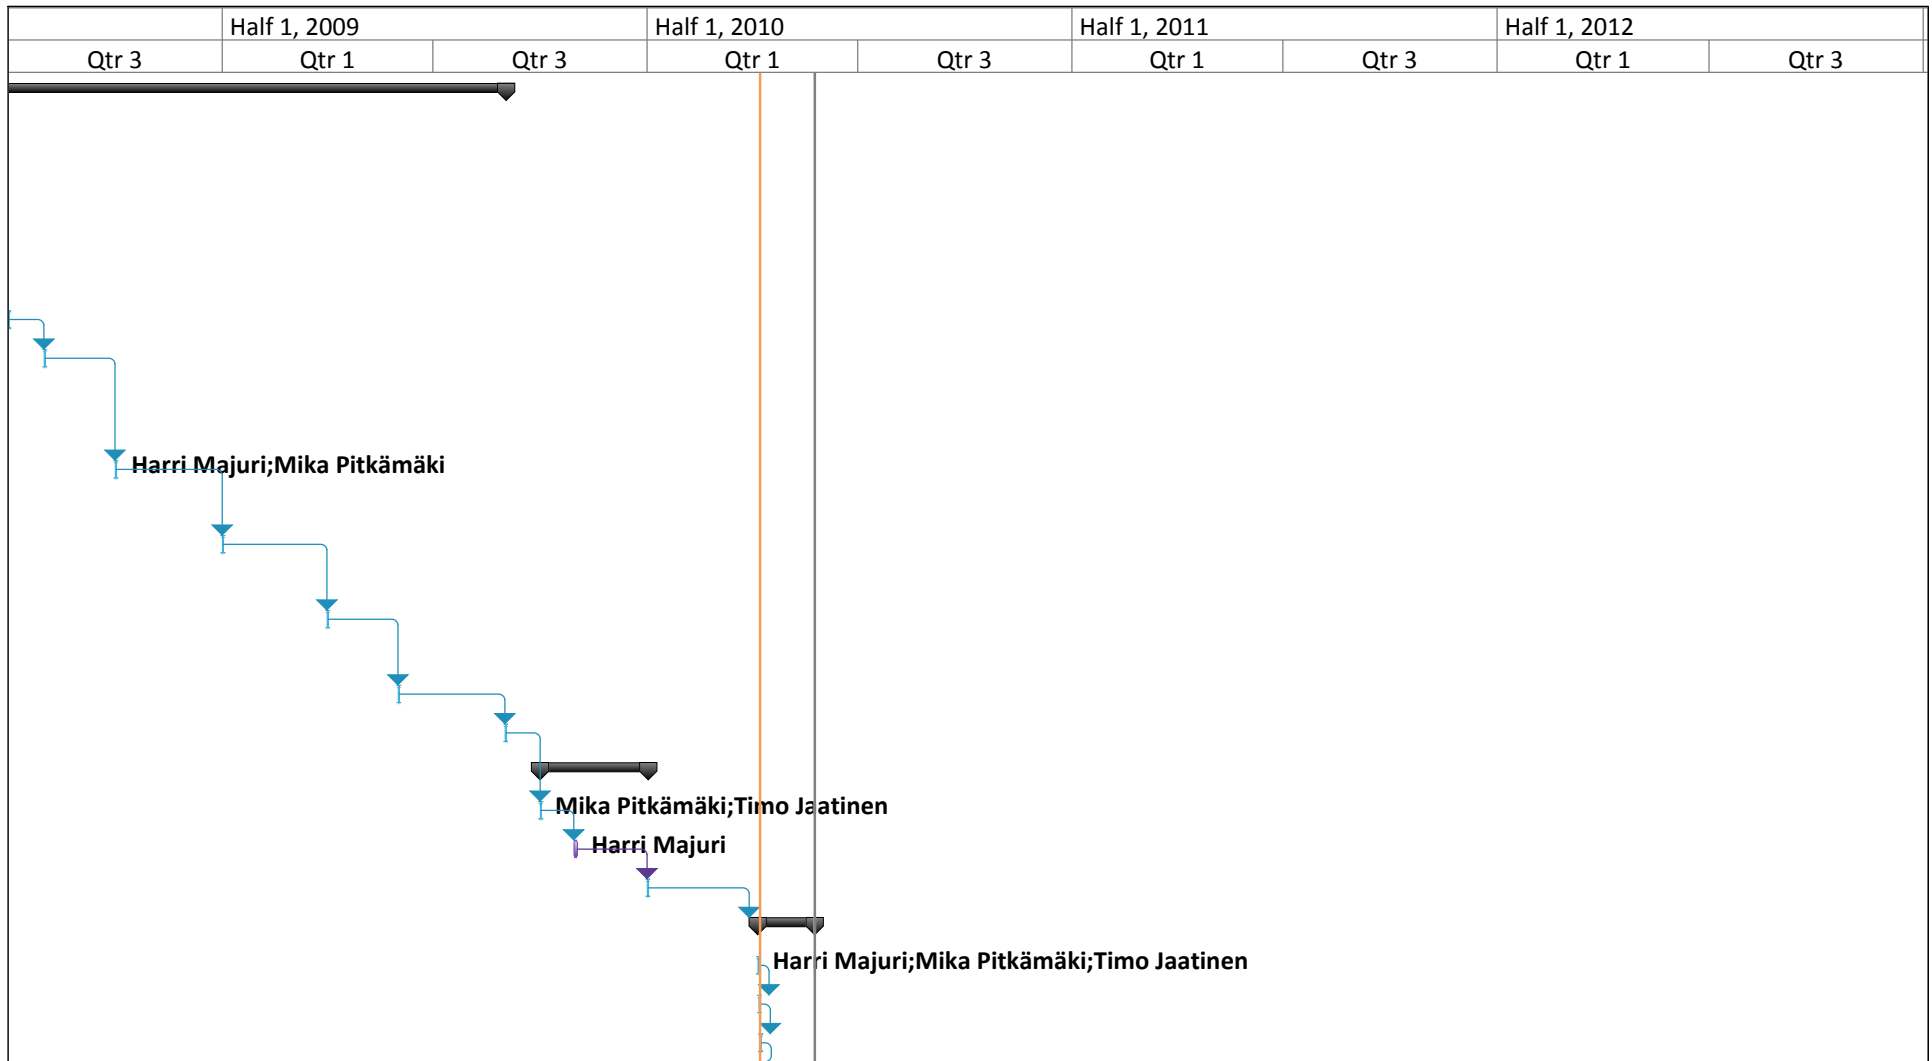

Project: Mount Everest1 Date: Thu 8.4.10	Task		External Milestone		Manual Summary Rollup	
	Split		Inactive Task		Manual Summary	
	Milestone		Inactive Milestone		Start-only	
	Summary		Inactive Summary		Finish-only	
	Project Summary		Manual Task		Deadline	
	External Tasks		Duration-only		Progress